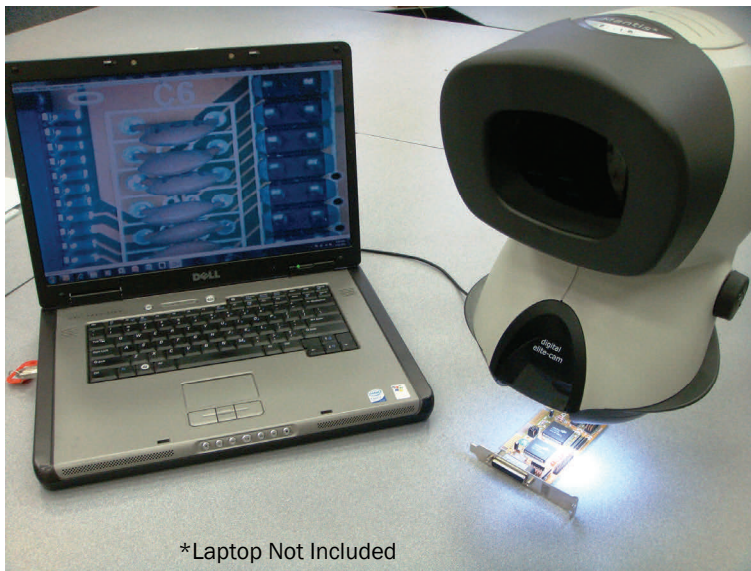

Crotts & Saunders, LLC

Proudly Serving the Carolinas and Virginia since 1956

Vision Engineering Mantis Elite-Cam Stereo Magnifier

*Laptop Not Included

Mantis Elite-Cam is a variant of the successful Mantis Elite stereo microscope, with an internally integrated USB2.0 camera allowing effortless image capture and documentation. Mantis Elite-Cam is comprised of a standard Mantis Elite, with a factory-integrated digital camera, bringing image capture capabilities to the outstanding eyepieceless optics of Mantis. Mantis Elite-Cam offers superb optical performance with the ability to capture and archive images effortlessly.

Description

- *Mantis Elite Cam Stereo Magnifier head*
- *Universal Stand*
- *4X & 10X lens with turret*
- *Internal USB 2.0 Digital Camera*
- *Effortless Image Capture and Documentation*

This system is available
for Immediate Delivery