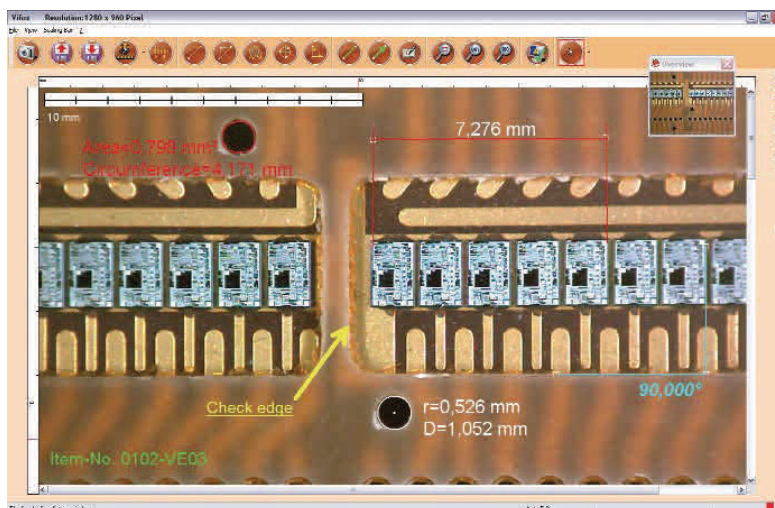

Phone 336-765-7250
sales@crottsandsaunders.com